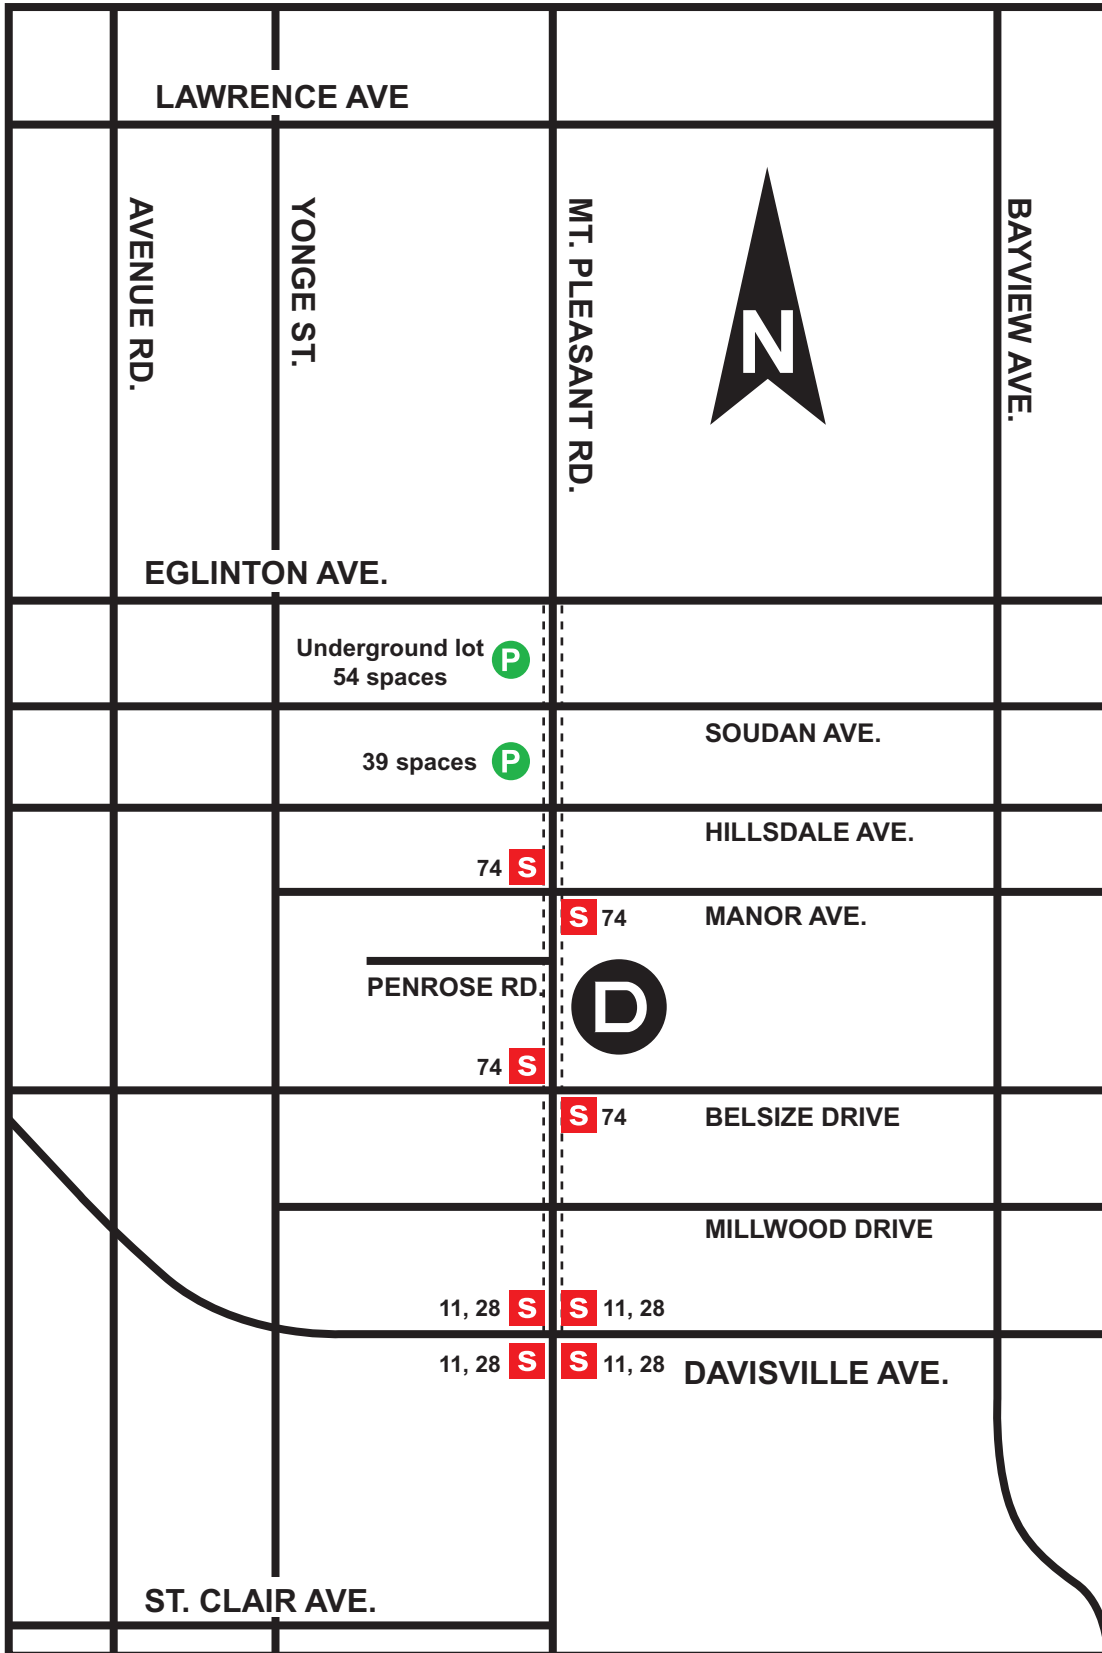

PARKING AND TTC STOP INFORMATION

P Green P metered lot

S TTC Bus stop

----- Metered street parking: 100 spots